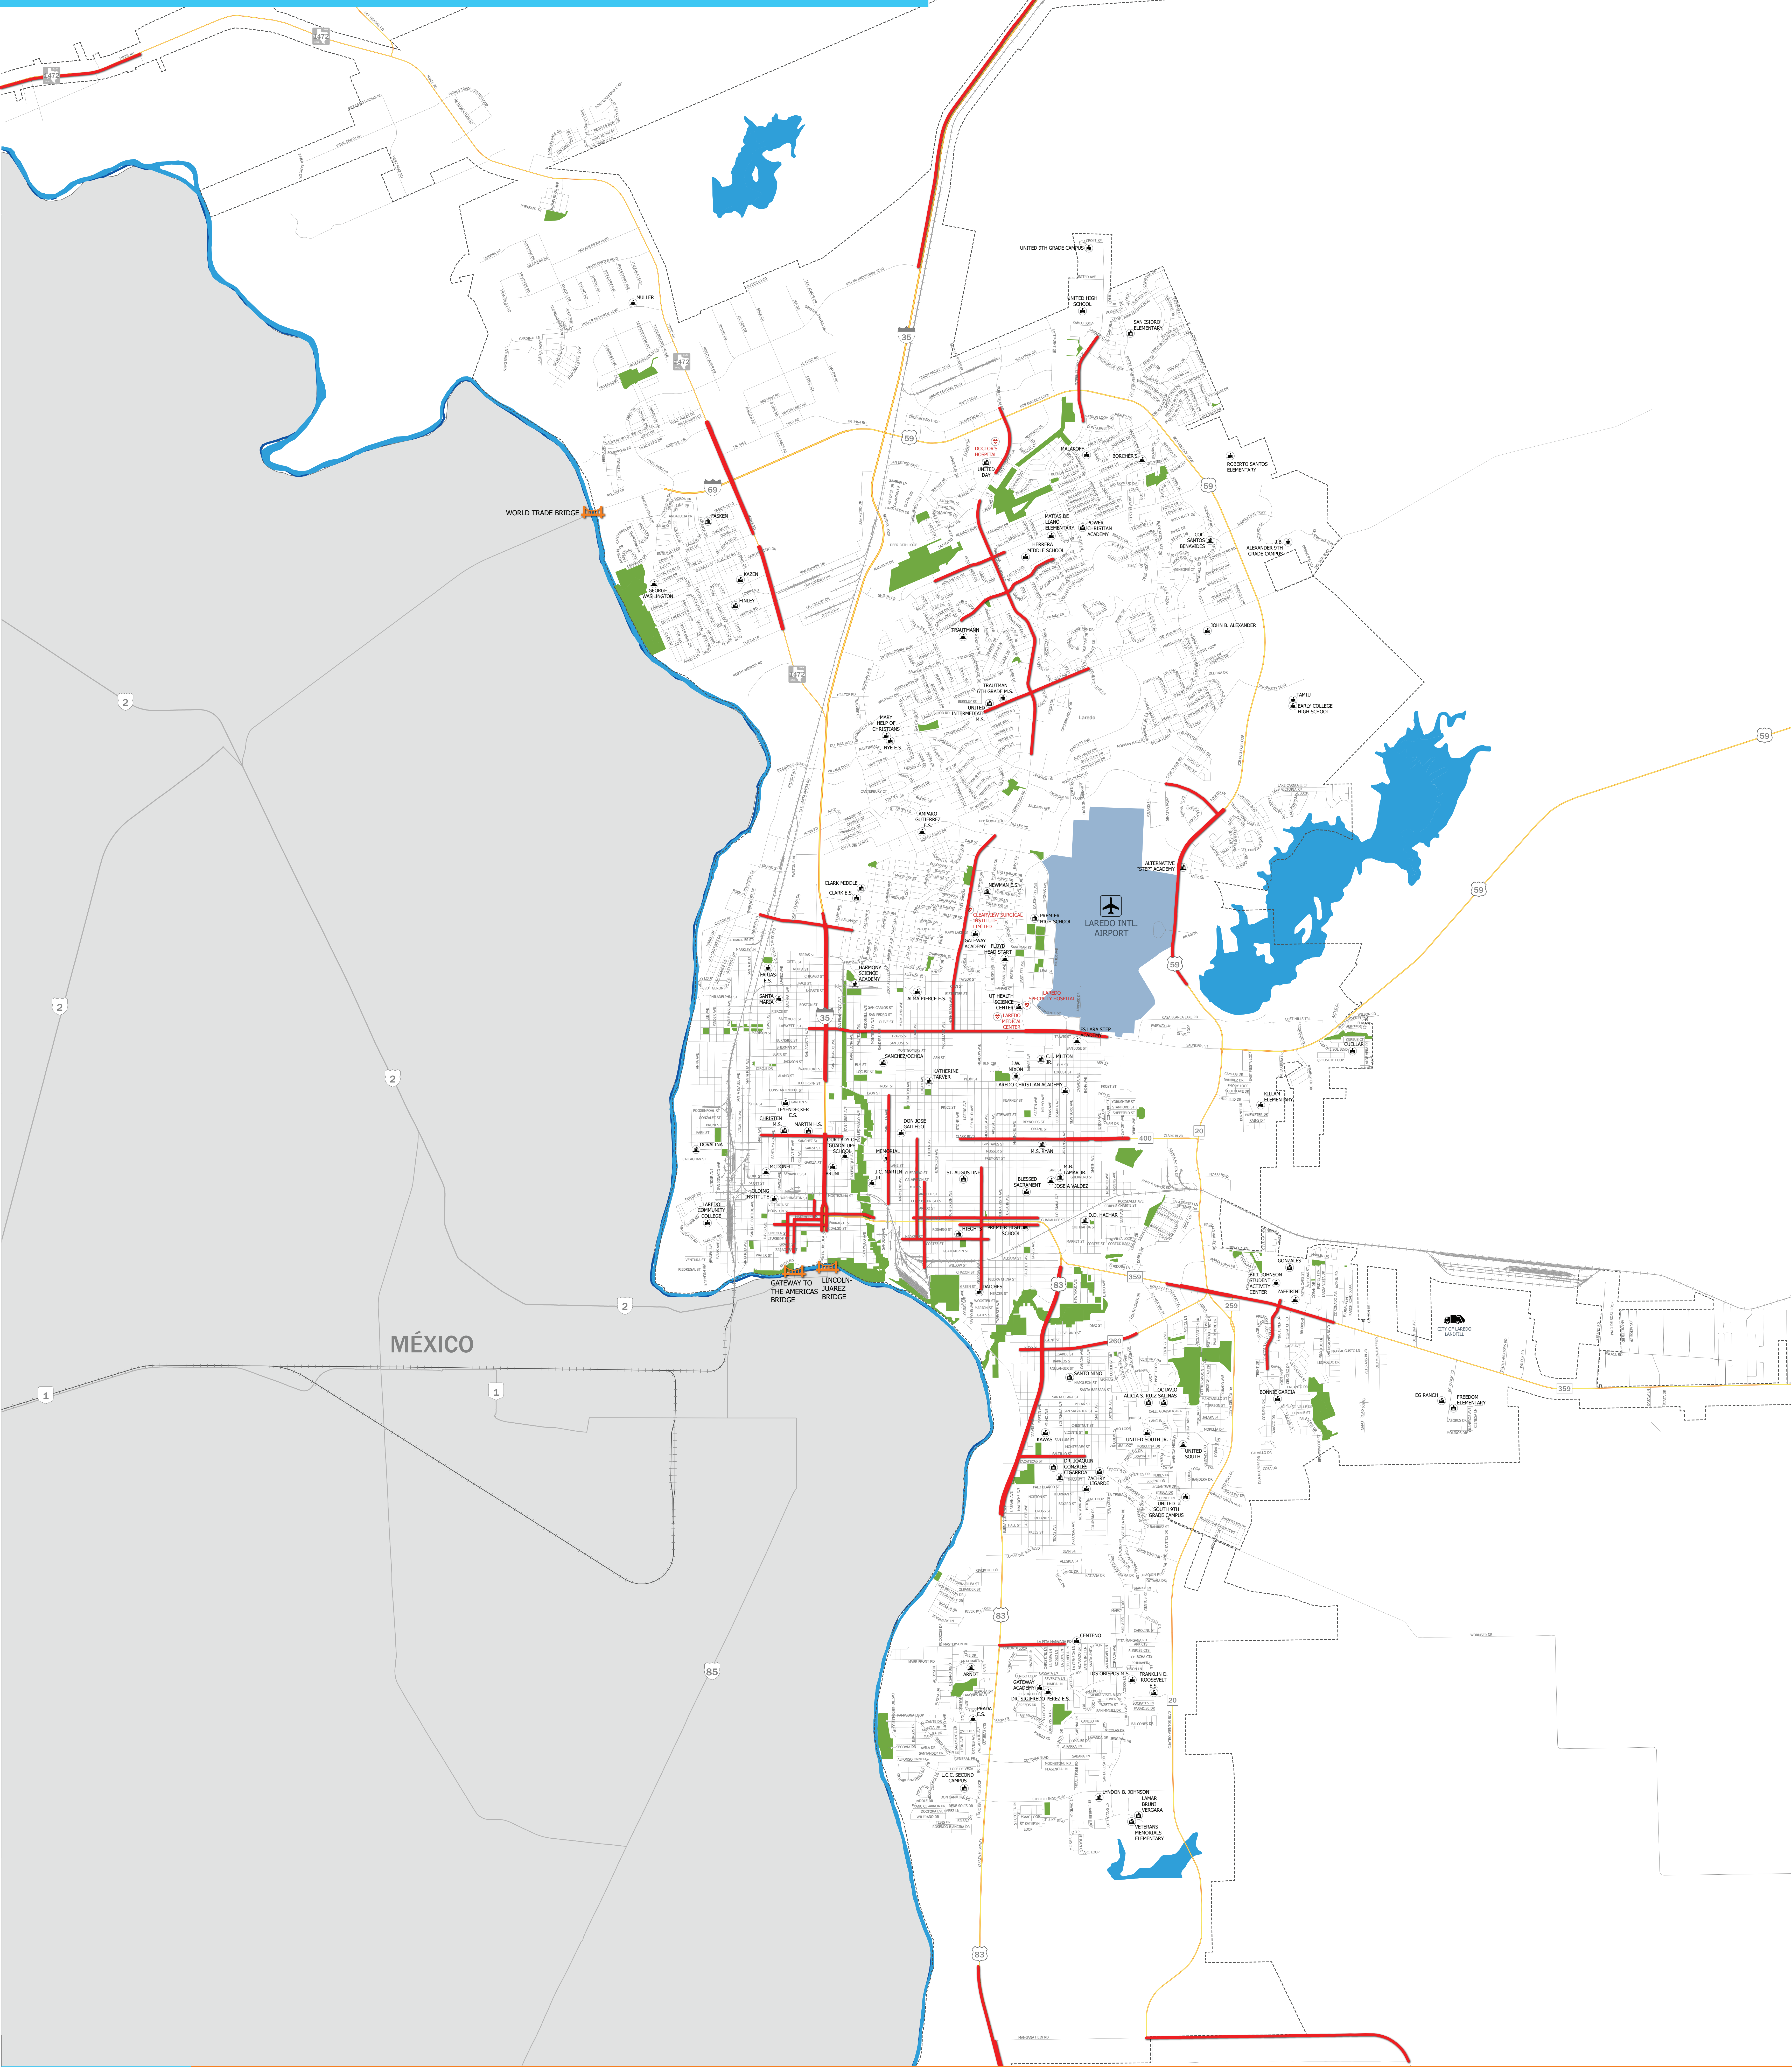

HIGH INJURY NETWORK - LAREDO

RED DE ALTA LESIÓN - LAREDO

 Laredo	 Webb County	 Mexico	 Railroad Ferrocaril	 Water Agua	 Schools Escuelas	 Hospitals Hospitales	 Parks Parques	 International Bridges Puentes Internacionales	 High Injury Network Red de Alta Lesión
--	---	--	--	---	---	---	--	--	---